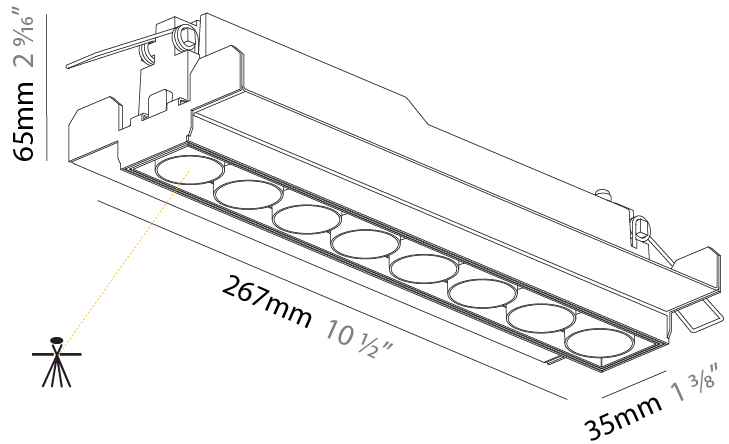

GENERAL

Series: Magiq Micro Dot
 Subseries: Magiq 4 Cell Micro-Dot
 Brand: Prolicht
 Division: Architectural
 Mounting Type: Recessed
 Mounting Location: Ceiling
 Subcategory: Downlight

PHYSICAL

Shape: Rectangle
 Length (mm): 145
 Length (in): 5 11/16
 Width (mm): 45
 Width (in): 1 3/4
 Height (mm): 64
 Height (in): 2 1/2
 Ceiling Thickness (mm): 10 / 12.5 / 15 / 25 / 30
 Ceiling Thickness (in): 3/8 or 1/2 or 9/16 or 1 or 1 3/16
 Min. Recessing Depth (mm): 100
 Min. Recessing Depth (in): 3 15/16
 Light Distribution: Downlight
 Weight (kg): 0.265
 Weight (lbs): 0.58
 Fixture Finish: SSR / BKV / CWI / CRY / HAB / UFT / ITA / RUA / FTG / MYG / LOD / PUS / FRO / FUP / KIA / POP / BLS / SPG / MEY / GOH / GUM / CHC / COM / ABZ / JAG / OBR / MOS / ROR
 Fixture Material: Aluminum Die Cast
 Cut-out Measurements: 138mm / 5 7/16" x 38mm / 1 1/2"

GENERAL

Series: Magiq Micro Dot
 Subseries: Magiq 8 Cell Micro-Dot
 Brand: Prolight
 Division: Architectural
 Mounting Type: Trimless
 Mounting Location: Ceiling
 Subcategory: Downlight

PHYSICAL

Shape: Rectangle
 Length (mm): 267
 Length (in): 10 1/2
 Width (mm): 35
 Width (in): 1 3/8
 Height (mm): 64
 Height (in): 2 1/2
 Ceiling Thickness (mm): 12.5
 Ceiling Thickness (in): 1/2
 Min. Recessing Depth (mm): 100
 Min. Recessing Depth (in): 3 15/16
 Light Distribution: Downlight
 Weight (kg): 0.737
 Weight (lbs): 1.61
 Fixture Material: Aluminum Die Cast
 Cut-out Measurements: 272mm / 10 11/16" x 42mm / 1 5/8"
 Upon Request: Unique Ceiling Thickness

OPTICAL

Optic°: 21 / 38
 Upon Request: Special Beam Angles

RATINGS AND CERTIFICATIONS

Certified By: CSA Certified to UL and CSA Standards
 IP rating: IP44

272mm x 42mm
 10 11/16" x 1 5/8"

100mm
 3 15/16"

12 1/2mm
 1/2"