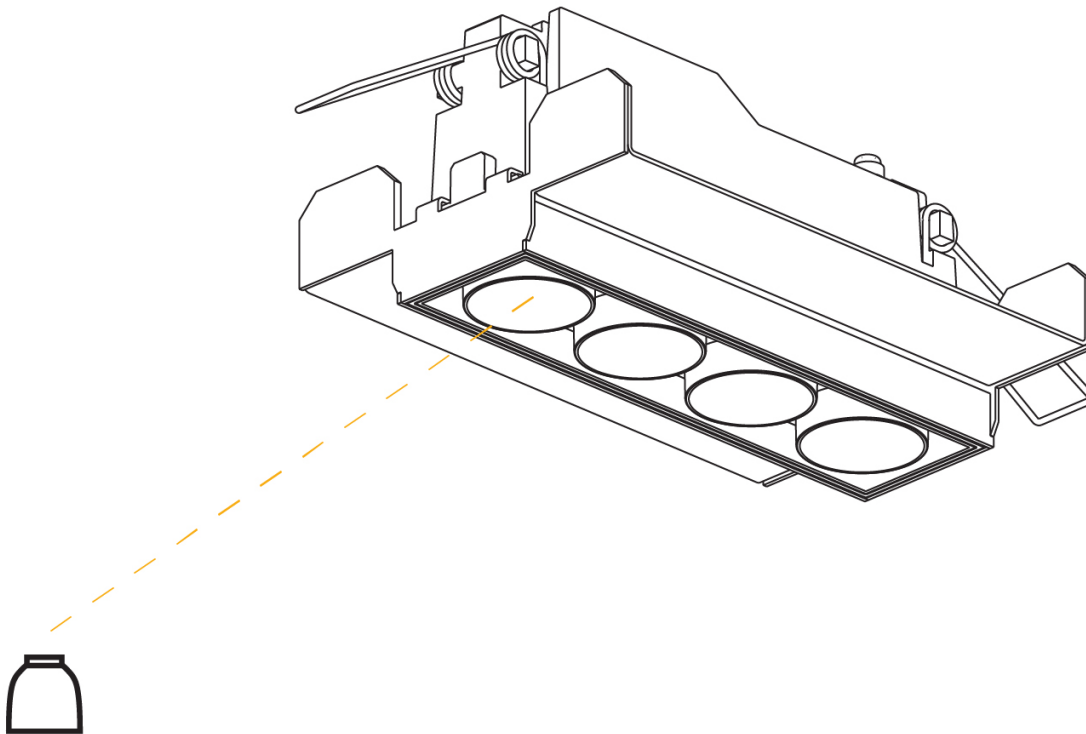

MAGIQ 4 CELL MICRO-DOT TRIMLESS

A35782-

PROJECT _____

TYPE _____

SPECIFIER _____

QUANTITY _____

DATE _____

A