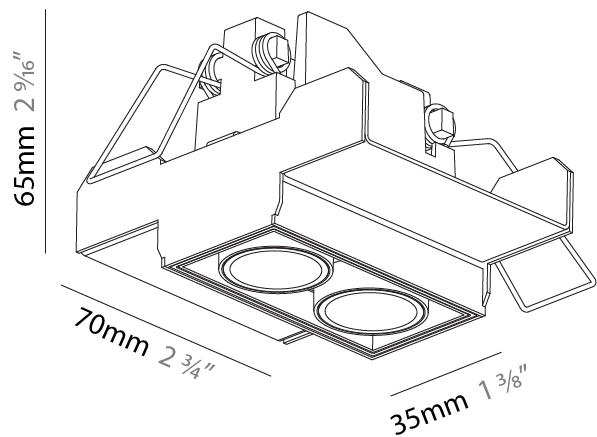

GENERAL

Series: Magiq Micro Dot
Subseries: Magiq 2 Cell Micro-Dot
Brand: Prolicht
Division: Architectural
Mounting Type: Trimless
Mounting Location: Ceiling
Subcategory: Downlight

PHYSICAL

Shape: Rectangle
Length (mm): 70
Length (in): 2 ³/₄
Width (mm): 35
Width (in): 1 ³/₈
Height (mm): 65
Height (in): 2 ⁹/₁₆
Ceiling Thickness (mm): 12.5
Ceiling Thickness (in): 1/2
Min. Recessing Depth (mm): 100
Min. Recessing Depth (in): 3 ¹⁵/₁₆
Light Distribution: Downlight
Weight (kg): 0.241
Weight (lbs): 0.53
Fixture Finish: BLK
Fixture Material: Aluminum Die Cast
Cut-out Measurements: 82mm / 3 1/4" x 42mm / 1 5/8"
Upon Request: Unique Ceiling Thickness

ELECTRICAL

Lamp Type: LED (Zhaga Standard)
Input Wattage (W): 9
Total Output Wattage (W): 6.6
Dimming: Tri-Mode (Non-Dimming and Phase Dimming (120Vac only) and 0-10V Dimming)
Driver Included: No
Driver Location: Remote
Driver Type: Constant Current - Universal
Driver Class: Class 2
Input Voltage (V): 120 - 277
Constant Current (MA): 1050

LED

Number of LEDs: 2
Color Temperature (°K): 2700 / 3000 / 3500 / 4000
Max. Delivered Lumen (lm): 320 / 349 / 357 / 364
Nominal Lumen (lm): 440 / 465 / 470 / 480
CRI: >90 CRI
Lamp Life (hrs): 50000
Upon Request: Special Color Temperature

OPTICAL

Optic°: 22 / 38
Upon Request: Special Beam Angles

RATINGS AND CERTIFICATIONS

Certified By: CSA Certified to UL and CSA Standards
IP rating: IP44